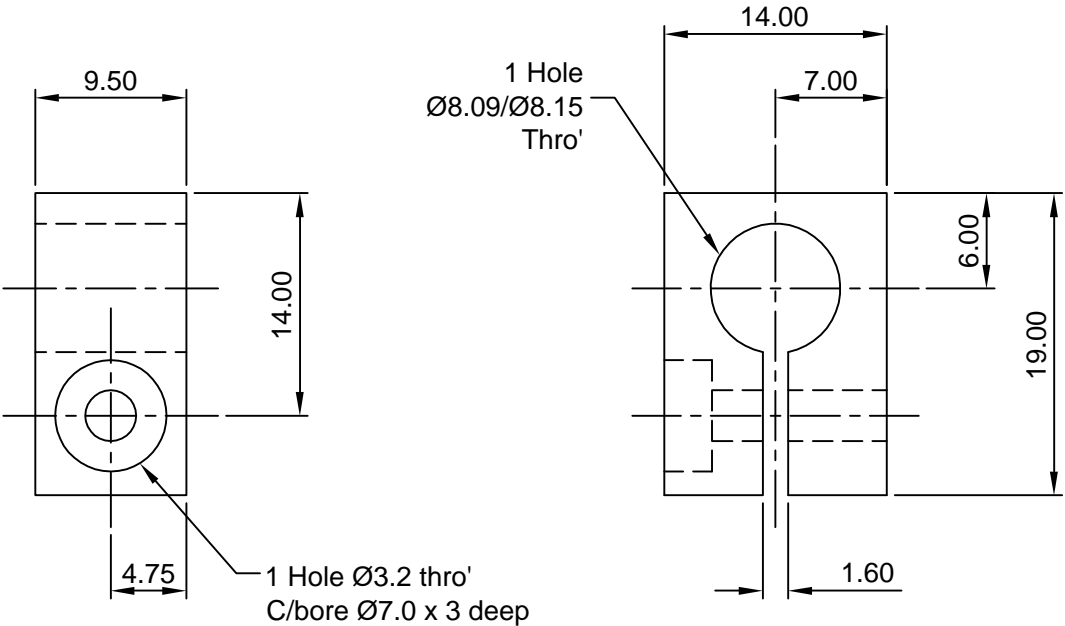

LVDT0800

Body Clamp

Aluminium Alloy, anodised black.

Ordering Information

Part no: PT0800-1109

sales@activesensors.com